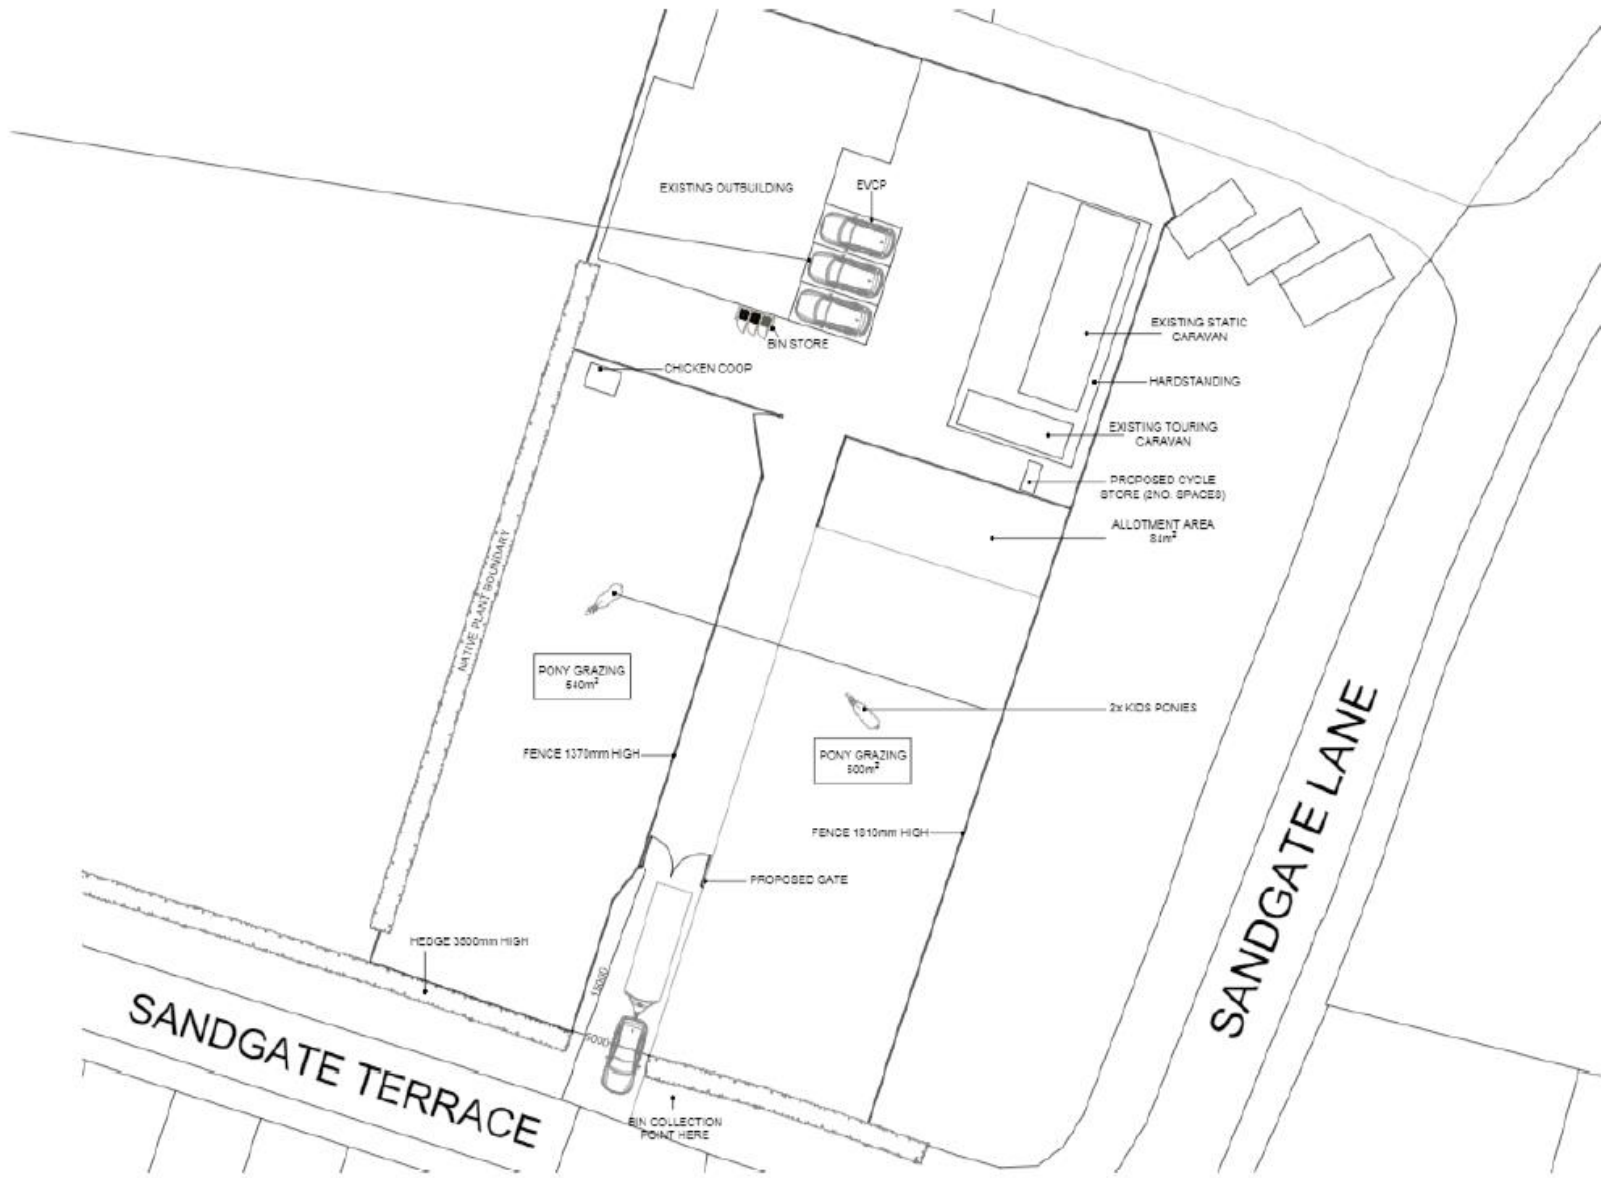

NORTH & EAST PLANS PANEL

Thursday, 29th February 2024

APPLICATION:22/04416/FU

PROPOSAL: Retrospective planning application for the siting of one static caravan and one touring caravan

ADDRESS: Sandgate Stables, Sandgate Terrace, Kippax, Leeds

NORTH & EAST PLANS PANEL

Thursday, 29th February 2024

END OF PRESENTATION